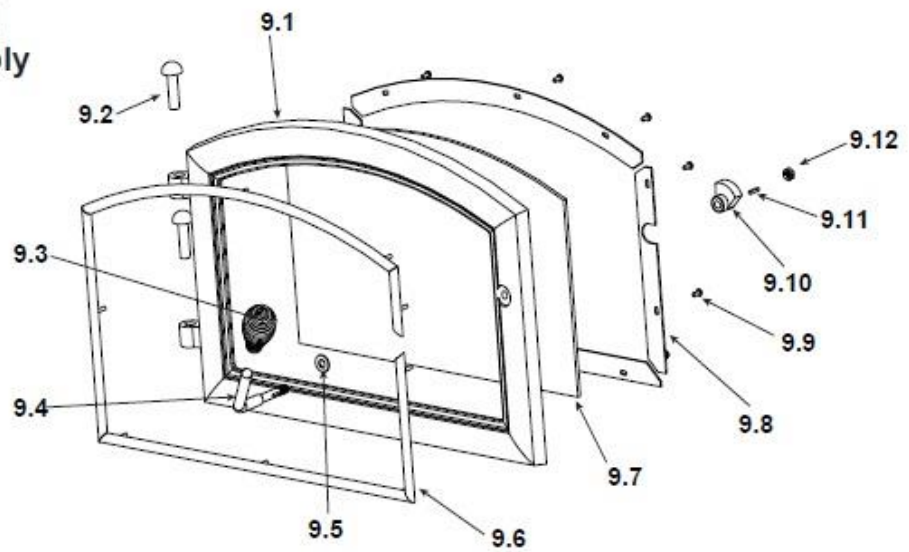

#9 Door, Glass and Door Handle Assembly