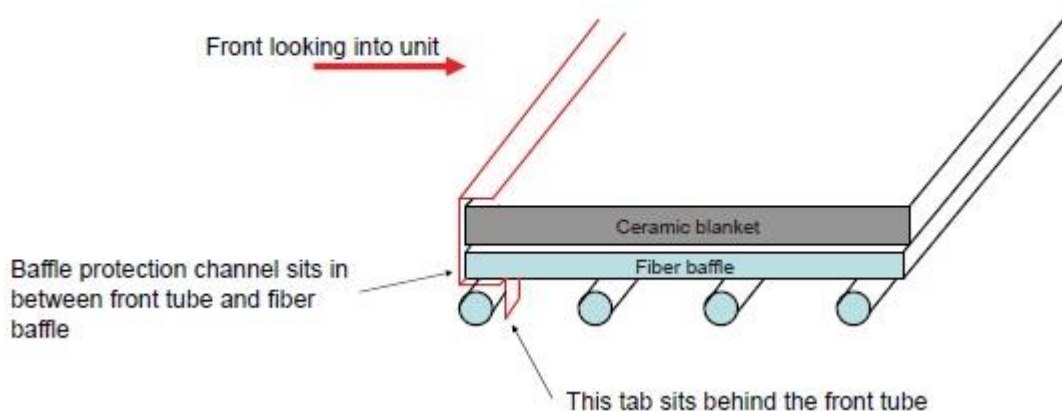

ITEM	DESCRIPTION	COMMENTS	PART NUMBER
9.1	Door Assembly	No longer available	831-1921
		No longer available	831-1931
		No longer available	DR-57NL
9.2	Hinge Pins, 1/2"	Gold	832-0250
		Nickel	430-5320
9.3	Spring Handle, 1/2"	Gold	832-0620
		Nickel	250-8330
9.4	Door Handle Only		430-1131
9.5	Washer, Sae, 3/8	Pkg of 3	832-0990
9.6	Trim Ring, Door	No longer available	472-0600
		No longer available	472-0690
9.7	Glass Assembly - 17.61 W x 11.49 H		7000-014
9.8	Glass Frame Set		GLA-FRM-5700
9.9	Screw, Flat Head Philips 8-32 x 1/2	Pkg of 10	832-0860
9.10	Cam Latch		430-1141
9.11	Key, Cam Latch		430-1151
9.12	Nut, Locking (For Door Handle)	Pkg of 24	226-0100/24
	Logo, Quadra-Fire	Pkg of 10	7000-649/10
	Gasket, Glass Tape, 3/4", Field Cut to Size	5 Ft.	832-0460
	Rope, Door, 3/4" x 84", Field Cut to Size	7 Ft.	832-1680
	Component Pack (Includes Gold Spring Handles (1) 1/2" & (2) 1/4", (2) Gold Hinge Pins, Quadra-Fire Logo)	Gold	436-5350
	Component Pack (Includes Nickel Spring Handles (1) 1/2" & (2) 1/4", (2) Nickel Hinge Pins, Quadra-Fire Logo)	Nickel	436-5360

Side view