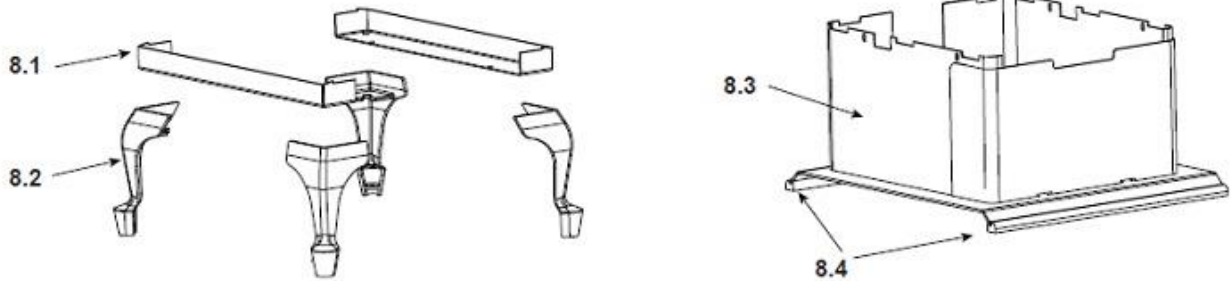

Quadra-Fire 5700 Step Top (ACT Model Manufactured from April 2002-May 2009)

820-0720 (April 2002 - Jan. 2003), 820-0721 (Feb. 2003 - May 2009)

ITEM	DESCRIPTION	COMMENTS	PART NUMBER
1	Blower Assembly		831-1701
	Blower Cord w/ Speed Control		821-0110
	Blower, Convection - Replacement Blower		812-4900
2	Ash Pan Removal System (ARS) Assembly w/ Cast Door		831-1671
3	Grate, ARS		832-2980
	Ash Box Hinge		434-0310
	Ash Pan		434-0330
	Gasket, Rope, 3/8, Field Cut to Size	10 Ft	SRV7000-134
	Handle, Ash Removal System		472-5060
	Plug, Trimount, .250"	Pkg of 24	229-0880/24
4	Spring Handle, Air Control, 1/4"	Gold	832-0630
		Nickel	250-8340
5	Manifold Tube Set		832-3440
	Manifold Clip/Screws	Pkg of 4	832-0661
6	Baffle, Fiberboard		832-3430
7	Ceramic Fiber Blanket, 1 In., Field Cut to Size		832-3401

#8 Legs and Pedestal Assemblies

8.1	Leg Adapter (Bracket)		472-0540
8.2	Legs, Queen Anne	Black	831-1240
		Gold	831-1250
		Nickel	LEGS-QANL
8.3	Pedestal Base Assembly	No longer available	831-1910
8.4	Trim, Oak Strips	Pkg of 2	SRV472-0520