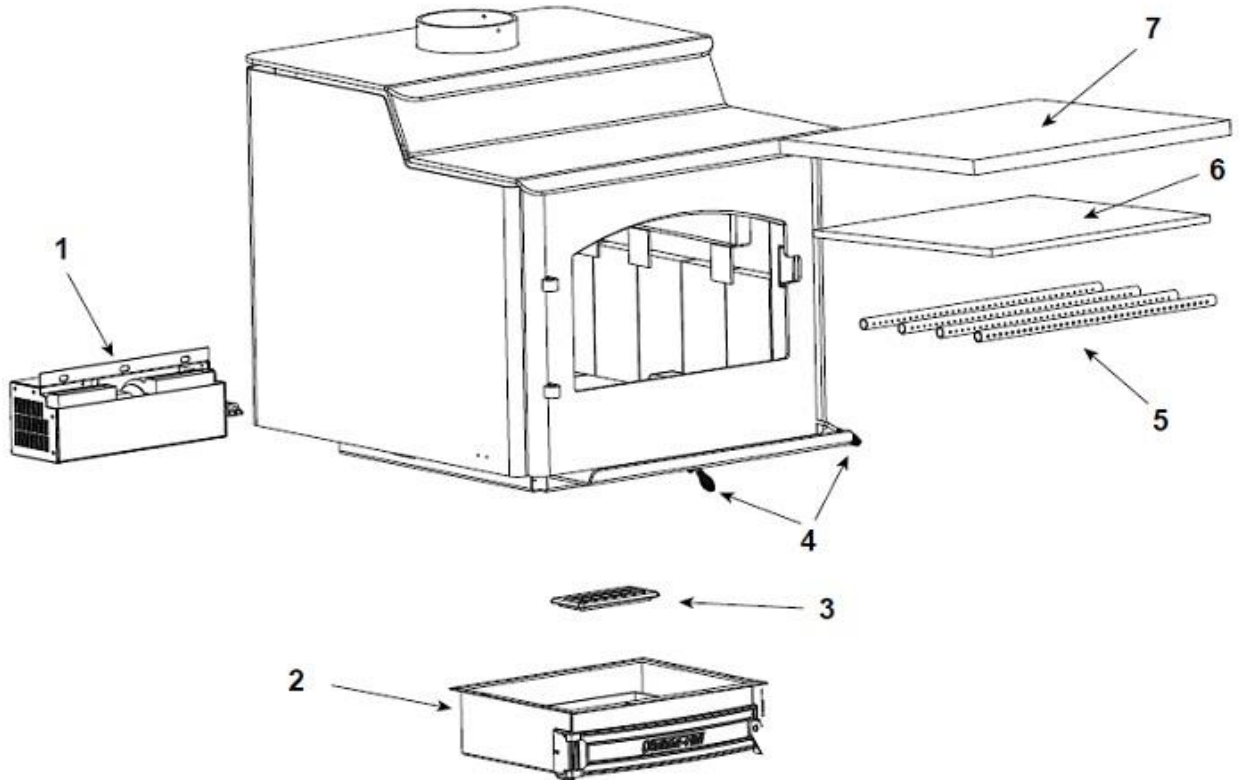

Quadra-Fire 5700 Step Top (ACT Model Manufactured from April 2002-May 2009)

820-0720 (April 2002 - Jan. 2003), 820-0721 (Feb. 2003 - May 2009)

ITEM	DESCRIPTION	COMMENTS	PART NUMBER
1	Blower Assembly		831-1701
	Blower Cord w/ Speed Control		821-0110
	Blower, Convection - Replacement Blower		812-4900
2	Ash Pan Removal System (ARS) Assembly w/ Cast Door		831-1671
3	Grate, ARS		832-2980
	Ash Box Hinge		434-0310
	Ash Pan		434-0330
	Gasket, Rope, 3/8, Field Cut to Size	10 Ft	SRV7000-134
	Handle, Ash Removal System		472-5060
	Plug, Trimount, .250"	Pkg of 24	229-0880/24
4	Spring Handle, Air Control, 1/4"	Gold	832-0630
		Nickel	250-8340
5	Manifold Tube Set		832-3440
	Manifold Clip/Screws	Pkg of 4	832-0661
6	Baffle, Fiberboard		832-3430
7	Ceramic Fiber Blanket, 1 In., Field Cut to Size		832-3401

#8 Legs and Pedestal Assemblies

8.1	Leg Adapter (Bracket)		472-0540
8.2	Legs, Queen Anne	Black	831-1240
		Gold	831-1250
		Nickel	LEGS-QANL
8.3	Pedestal Base Assembly	No longer available	831-1910
8.4	Trim, Oak Strips	Pkg of 2	SRV472-0520